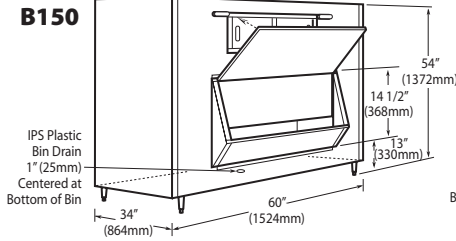

Ice-O-Matic

Storage Bins

Dimensions

NOTES:

Approx. Shipping Weight lbs (kg): B100 191 (86.64 kg) • B120 304 (137.89 kg) • B130 334 (151.5 kg) • B150 338 (153.31 kg) • B170 390 (176.9kg) • B25 95 (43.09 kg) • B40 135 (61.24 kg) • B42 135 (61.24kg) • B55 170 (77.11kg)